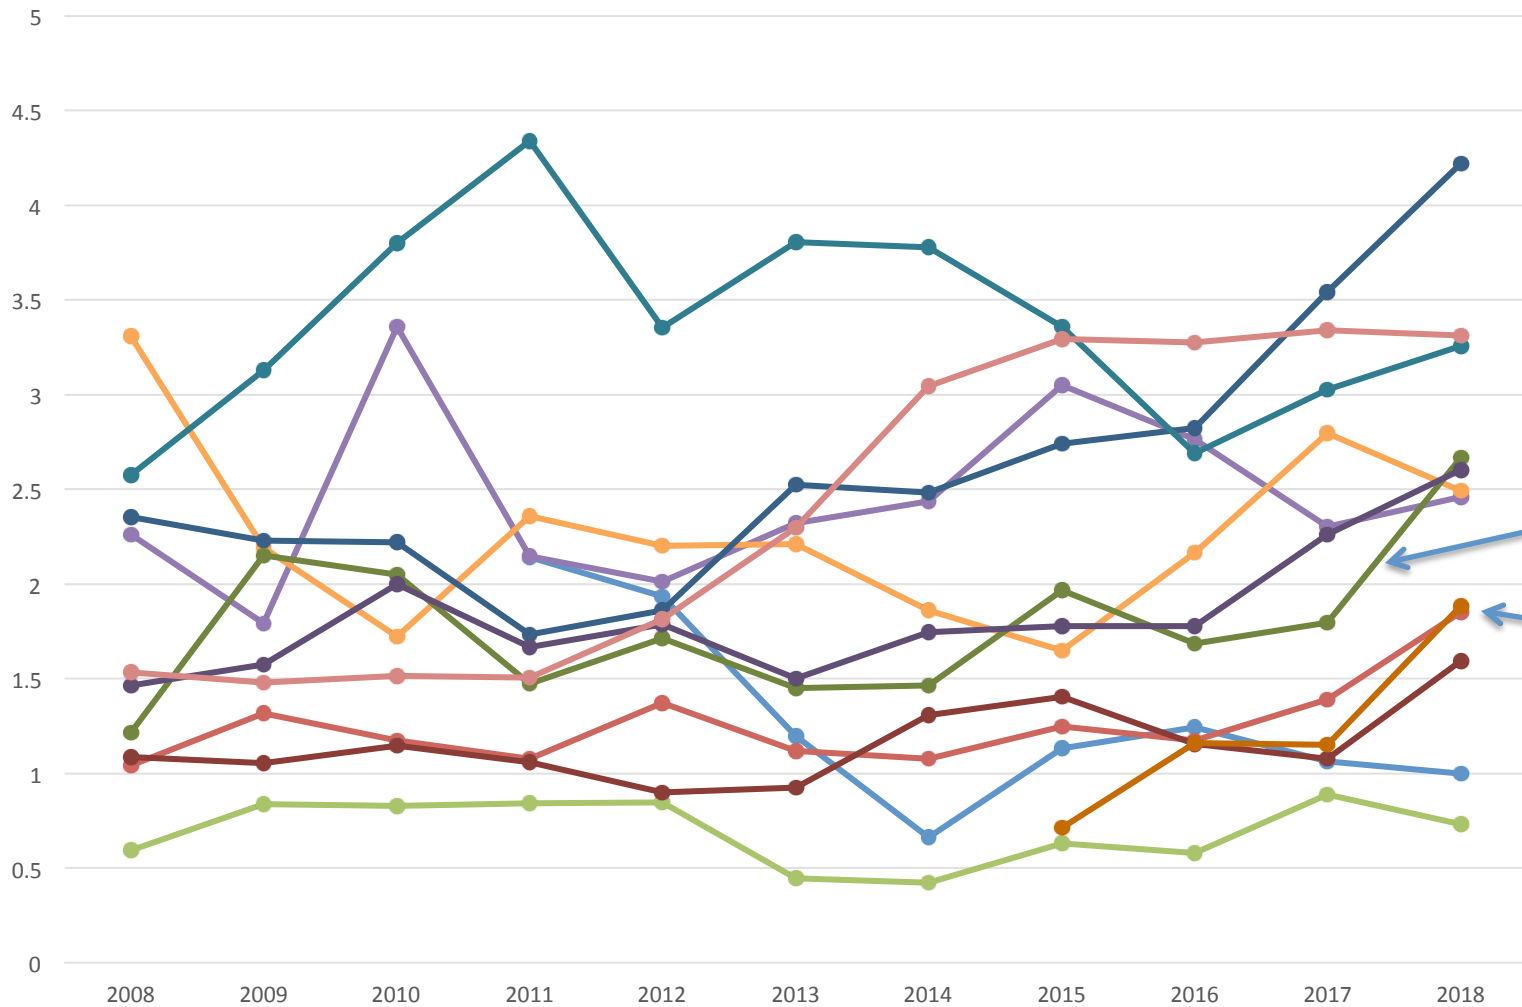

Impact Factor, 2008-2018

MSOM

Service Science

<b>Journal</b>	<b>Full Title</b>	<b>Frequency</b>	<b>Citable Items</b>	<b>Impact Factor</b>
DECA	Decision Analysis	4	16	<b>1.000</b>
IJOC	INFORMS Journal on Computing	4	50	<b>1.850</b>
IJOO	INFORMS Journal on Optimization			
INTE	Interfaces	6	43	<b>0.729</b>
ISRE	Information Systems Research	4	48	<b>2.457</b>
ITED	INFORMS Transactions on Education			
MKSC	Marketing Science	6	52	<b>2.490</b>
MNSC	Management Science	12	313	<b>4.219</b>
MOOR	Mathematics of Operations Research	4	61	<b>1.593</b>
	Manufacturing & Service Operations			
MSOM	Management	4	47	<b>2.667</b>
OPER	Operations Research	6	106	<b>2.604</b>
ORSC	Organization Science	6	63	<b>3.257</b>
SERV	Service Science	4	28	<b>1.885</b>
STSC	Strategy Science			
STSY	Stochastic Systems			
TRSC	Transportation Science	6	87	<b>3.310</b>

 increased over 2017 Impact Factor or Rank  
 stayed level (within 0.1 point on Impact Factor or 1 position in Rank)  
 decreased below 2017 Impact Factor or Rank